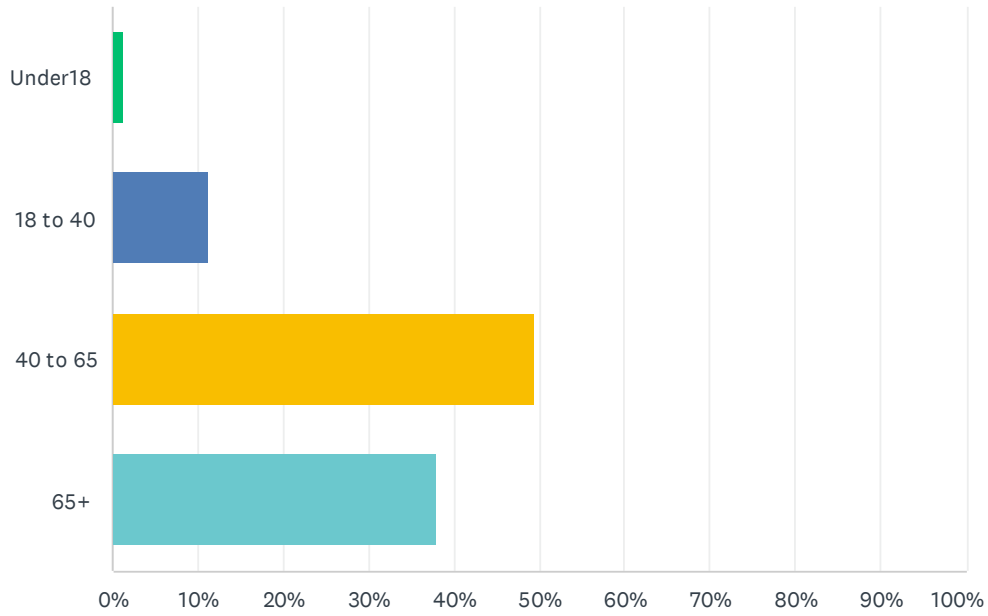

Q6 How much would you be prepared to pay to play Padel at the club. (There will be a "Tennis only" membership with no Padel fees included - see first option. We will try to keep Padel fees down, but that depends on funding which this survey will help with).

Answered: 79 Skipped: 0

ANSWER CHOICES	RESPONSES	
Nothing - I wont use Padel and I don't want my fees to go up.	15.19%	12
£20/year on full membership (Tennis and Padel)	35.44%	28
£50/year on full membership (Tennis and Padel)	6.33%	5
£5 per Padel session	10.13%	8
£10 per Padel Session	7.59%	6
I'd pay more becasue I really want a Padel court at Alton!	13.92%	11
Not sure.	11.39%	9
TOTAL		79

Q7 What age category are you?

Answered: 79 Skipped: 0

ANSWER CHOICES	RESPONSES
Under18	1.27% 1
18 to 40	11.39% 9
40 to 65	49.37% 39
65+	37.97% 30
TOTAL	79

Q8 Are you living in Alton in a New Build, built since 2016? (The funding we are applying for comes from Community Infrastructure Levy. That means we get extra credit when members are living in new developments and local to the club.)