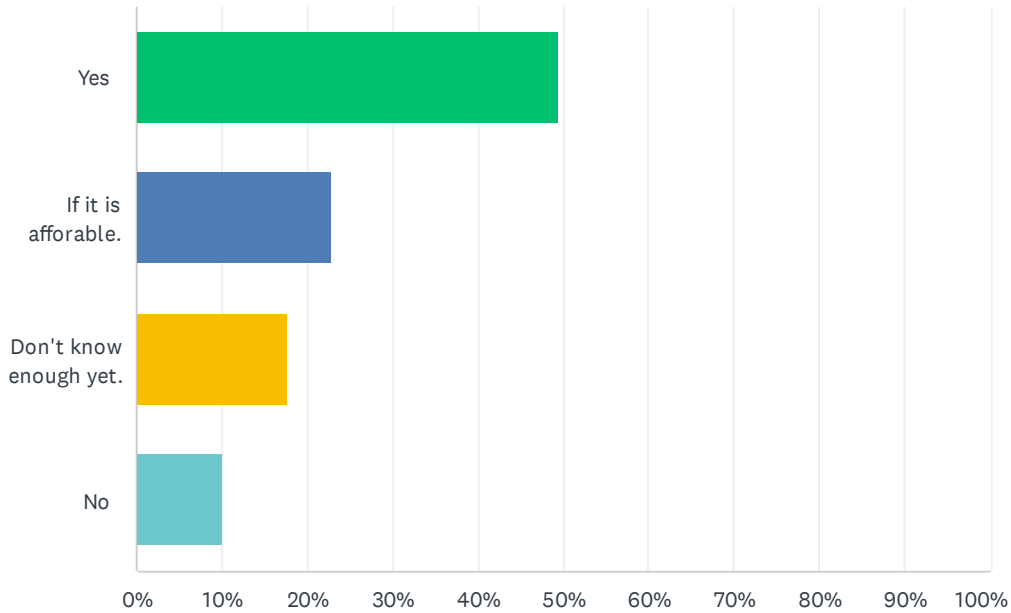

Q4 Have you seen the proposal to install a Padel Court at Alton Tennis Club? (<http://www.altontennisclub.org.uk/community/alton-tennis-club-7792/atc-padel-court/>)

Answered: 79 Skipped: 0

ANSWER CHOICES	RESPONSES	
Yes	78.48%	62
No	20.25%	16
Don't know	1.27%	1
TOTAL		79

Q5 Do you think it is a good idea to add a padel court to the clubs existing 4 tennis courts?

Answered: 79 Skipped: 0

ANSWER CHOICES	RESPONSES	
Yes	49.37%	39
If it is affordable.	22.78%	18
Don't know enough yet.	17.72%	14
No	10.13%	8
TOTAL		79