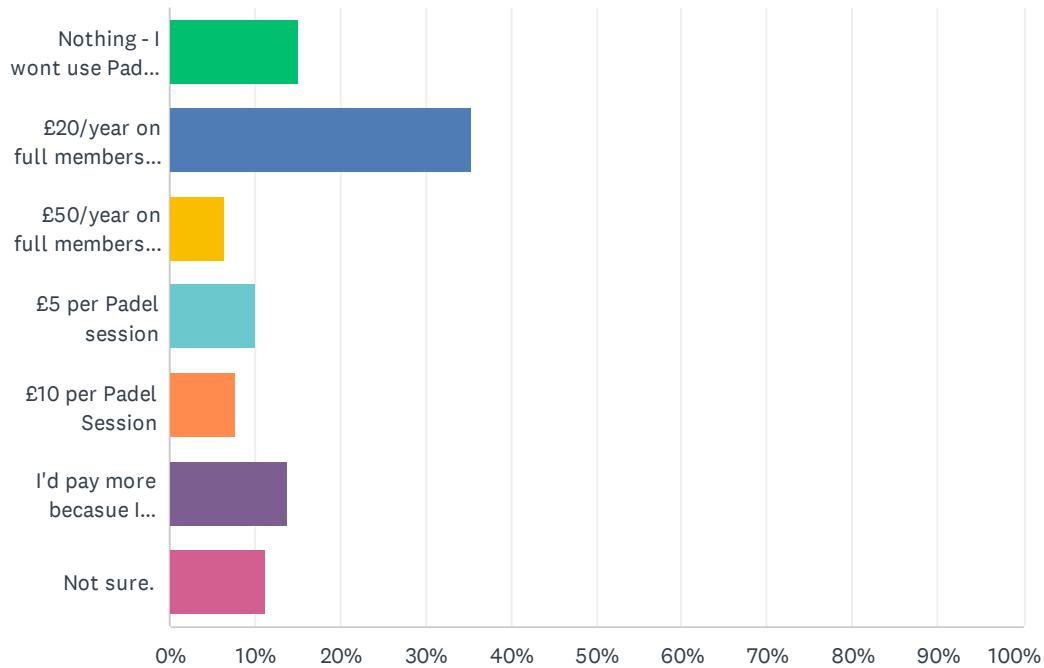

Q6 How much would you be prepared to pay to play Padel at the club. (There will be a "Tennis only" membership with no Padel fees included - see first option. We will try to keep Padel fees down, but that depends on funding which this survey will help with).

Answered: 79 Skipped: 0

ANSWER CHOICES	RESPONSES	
Nothing - I wont use Padel and I don't want my fees to go up.	15.19%	12
£20/year on full membership (Tennis and Padel)	35.44%	28
£50/year on full membership (Tennis and Padel)	6.33%	5
£5 per Padel session	10.13%	8
£10 per Padel Session	7.59%	6
I'd pay more becasue I really want a Padel court at Alton!	13.92%	11
Not sure.	11.39%	9
TOTAL		79