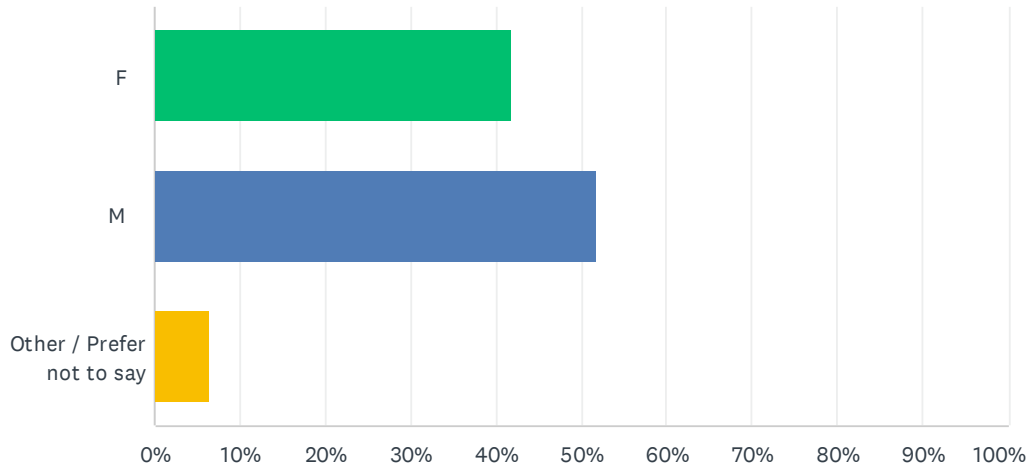

Q7 What age category are you?

Answered: 79 Skipped: 0

ANSWER CHOICES	RESPONSES
Under18	1.27% 1
18 to 40	11.39% 9
40 to 65	49.37% 39
65+	37.97% 30
TOTAL	79

Q8 Are you living in Alton in a New Build, built since 2016? (The funding we are applying for comes from Community Infrastructure Levy. That means we get extra credit when members are living in new developments and local to the club.)

Answered: 79 Skipped: 0

ANSWER CHOICES	RESPONSES
Yes	3.80% 3
No	96.20% 76
TOTAL	79

Q9 What gender are you?

Answered: 79 Skipped: 0

ANSWER CHOICES	RESPONSES	
F	41.77%	33
M	51.90%	41
Other / Prefer not to say	6.33%	5
TOTAL		79