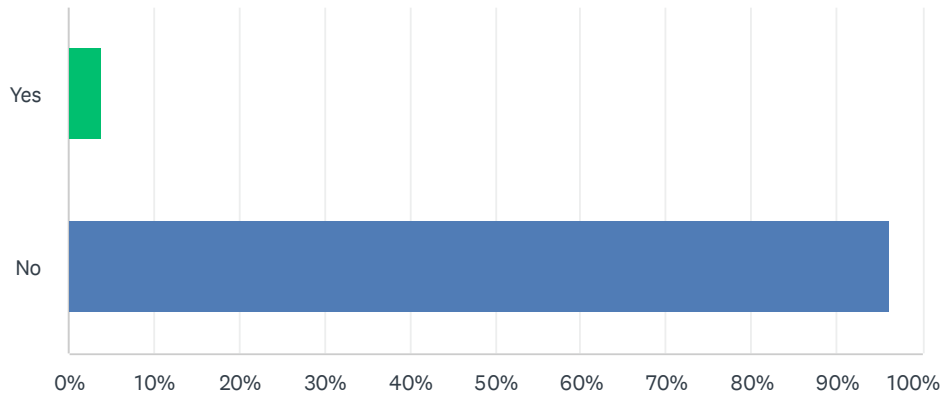

Q8 Are you living in Alton in a New Build, built since 2016? (The funding we are applying for comes from Community Infrastructure Levy. That means we get extra credit when members are living in new developments and local to the club.)

Answered: 79 Skipped: 0

ANSWER CHOICES	RESPONSES
Yes	3.80% 3
No	96.20% 76
TOTAL	79